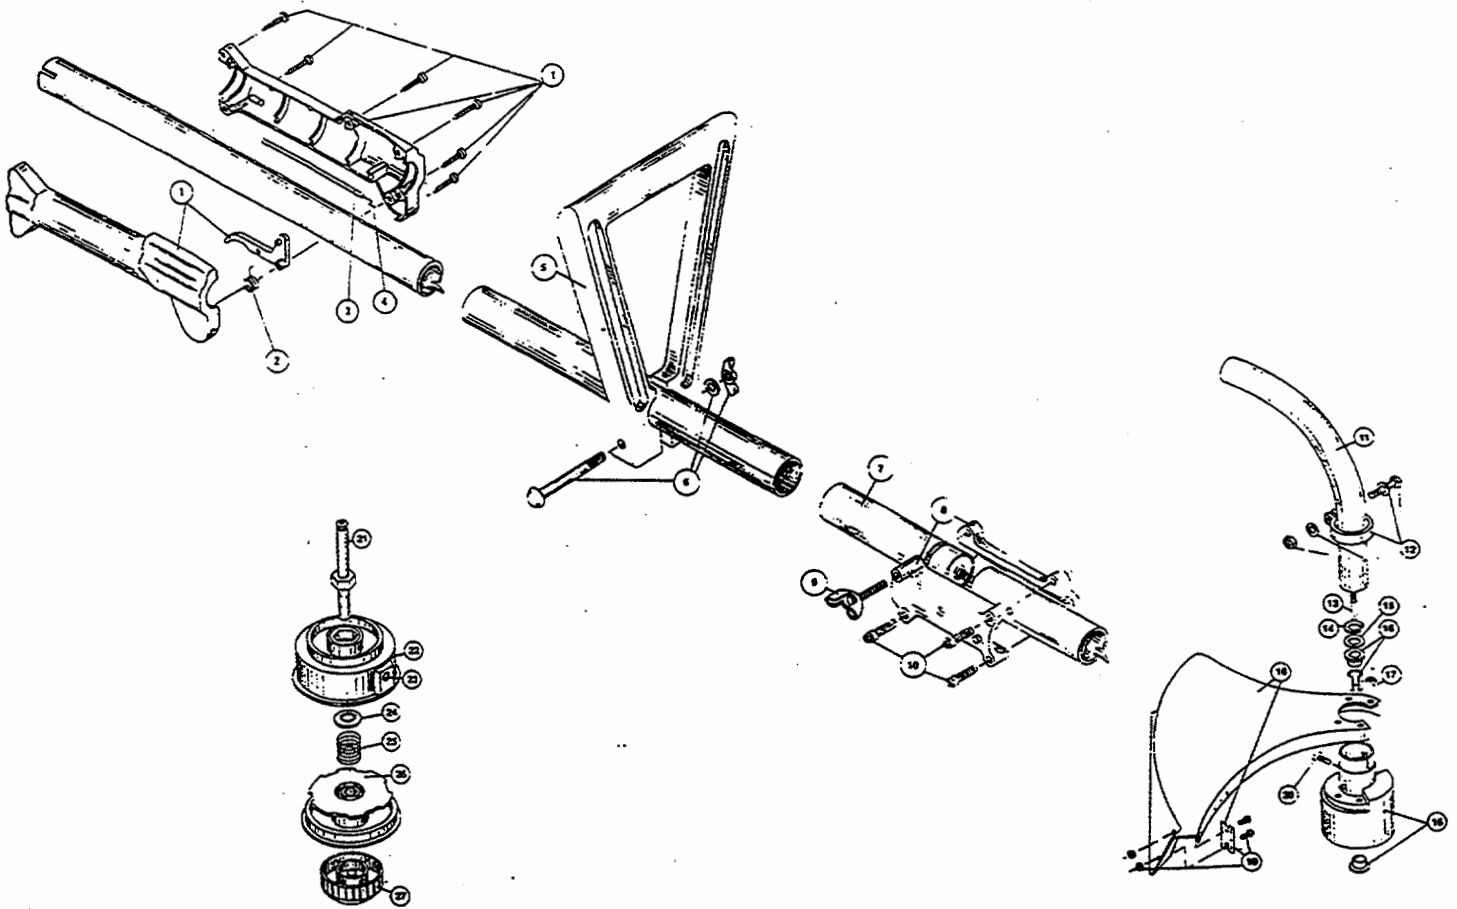

ENGINE PARTS - SERVISTAR 375SSR ADDENDUM

Item	Part No.	Description
1	683414	Carburetor/Air Cleaner Cover Assembly (includes items 2 and 3)
2	682052	Choke Knob Assembly
3	610312	Air Cleaner Filter
4	682505	Carburetor Mounting Screw Assembly
5	682048	Throttle Adjustment Assembly (Walbro)
5	147640	Throttle Adjustment Assembly (Tillotson)
6	147572	Carburetor Assembly
7	610675	Carburetor Gasket (10 pack)
8	683974	Primer and Hose Assembly
9	180033	Carburetor Mount Assembly
10	147573	Reed Assembly
11	612134	Rear Mounting Pad
12	180022	Power Shaft Assembly
13	612115	Carburetor Mount Gasket (10 pack)
14	180027	Crankcase Assembly (includes items 12, 14-17)
15	682041	Inner Bearing Assembly
16	610309	Seal
17	610308	Outer Bearing Assembly
18	147580	Fuel Tank Assembly (includes items 19-21)
19	180000	Fuel Cap Assembly
20	147290	Return Line Assembly
21	682039	Fuel Line Assembly
22	145308	Front Mounting Pad
23	683065	Shroud Assembly
24	683078	Shroud Extension and Stand
25	153624	Flywheel Assembly
26	145918	Spacer
27	683856	Recoil Pulley Assembly
28	612102	Recoil Spring
29	682546	Pulley Retainer Assembly
30	611061	Rope Guide
31	610300	Pull Handle

The above part numbers are for serial numbers 201043445 and greater.

BOOM & TRIMMER PARTS - SERVISTAR 375SSR ADDENDUM

Item	Part No.	Description
1	180277	Throttle Housing and Trigger Assembly
2	610314	Throttle Trigger Spring
3	180021	Throttle Cable Housing
4	180127	Throttle Cable
5	145568	D-Handle
6	153317	D-Handle Hardware Assembly
7	180347	Upper Drive Shaft Housing Assembly
8	153671	Lower Drive Shaft Housing Assembly
9	611716	Adjustment Knob Set
10	683074	Coupling Bolt Assembly
11	180348	Adjustment Knob
12	153597	Lower Clamp Assembly
13	682064	Flexible Drive Shaft
14	145570	Retaining Ring
15	145567	Washer
16	153312	Bushing Housing Assembly
17	153318	Guard and Mounting Screw Assembly
18	147362	Guard and Blade Assembly
19	682061	Blade Assembly