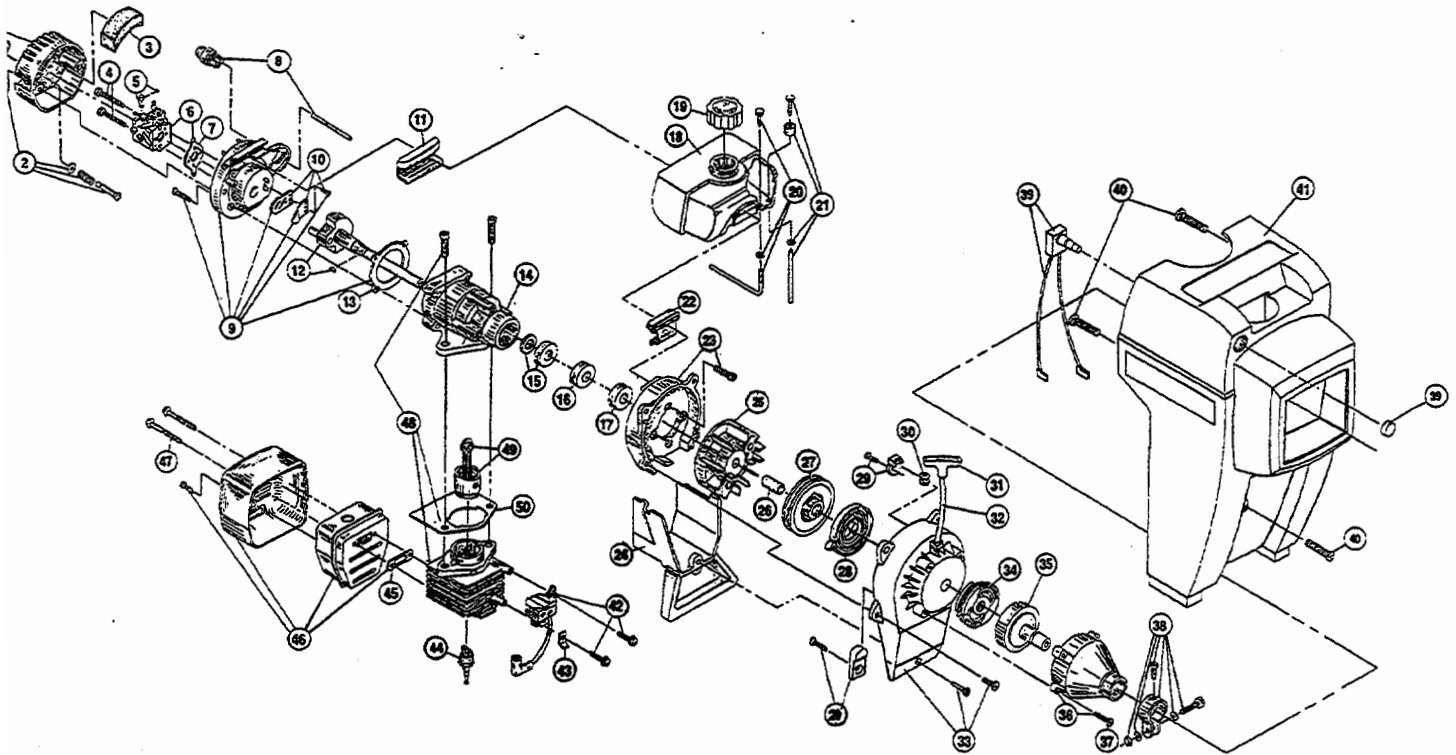

ENGINE PARTS - SERVISTAR 375SSR ADDENDUM

Item	Part No.	Description
1	683414	Carburetor/Air Cleaner Cover Assembly (includes items 2 and 3)
2	682052	Choke Knob Assembly
3	610312	Air Cleaner Filter
4	682505	Carburetor Mounting Screw Assembly
5	682048	Throttle Adjustment Assembly (Walbro)
5	147640	Throttle Adjustment Assembly (Tillotson)
6	147572	Carburetor Assembly
7	610675	Carburetor Gasket (10 pack)
8	683974	Primer and Hose Assembly
9	180033	Carburetor Mount Assembly
10	147573	Reed Assembly
11	612134	Rear Mounting Pad
12	180022	Power Shaft Assembly
13	612115	Carburetor Mount Gasket (10 pack)
14	180027	Crankcase Assembly (includes items 12, 14-17)
15	682041	Inner Bearing Assembly
16	610309	Seal
17	610308	Outer Bearing Assembly
18	147580	Fuel Tank Assembly (includes items 19-21)
19	180000	Fuel Cap Assembly
20	147290	Return Line Assembly
21	682039	Fuel Line Assembly
22	145308	Front Mounting Pad
23	683065	Shroud Assembly
24	683078	Shroud Extension and Stand
25	153624	Flywheel Assembly
26	145918	Spacer
27	683856	Recoil Pulley Assembly
28	612102	Recoil Spring
29	682546	Pulley Retainer Assembly
30	611061	Rope Guide
31	610300	Pull Handle

The above part numbers are for serial numbers 201043445 and greater.

BOOM & TRIMMER PARTS - SERVISTAR 375SSR ADDENDUM

Item	Part No.	Description
1	180277	Throttle Housing and Trigger Assembly
2	610314	Throttle Trigger Spring
3	180021	Throttle Cable Housing
4	180127	Throttle Cable
5	145568	D-Handle
6	153317	D-Handle Hardware Assembly
7	180347	Upper Drive Shaft Housing Assembly
8	153671	Lower Drive Shaft Housing Assembly
9	611716	Adjustment Knob Set
10	683074	Coupling Bolt Assembly
11	180348	Adjustment Knob
12	153597	Lower Clamp Assembly
13	682064	Flexible Drive Shaft
14	145570	Retaining Ring
15	145567	Washer
16	153312	Bushing Housing Assembly
17	153318	Guard and Mounting Screw Assembly
18	147362	Guard and Blade Assembly
19	682061	Blade Assembly